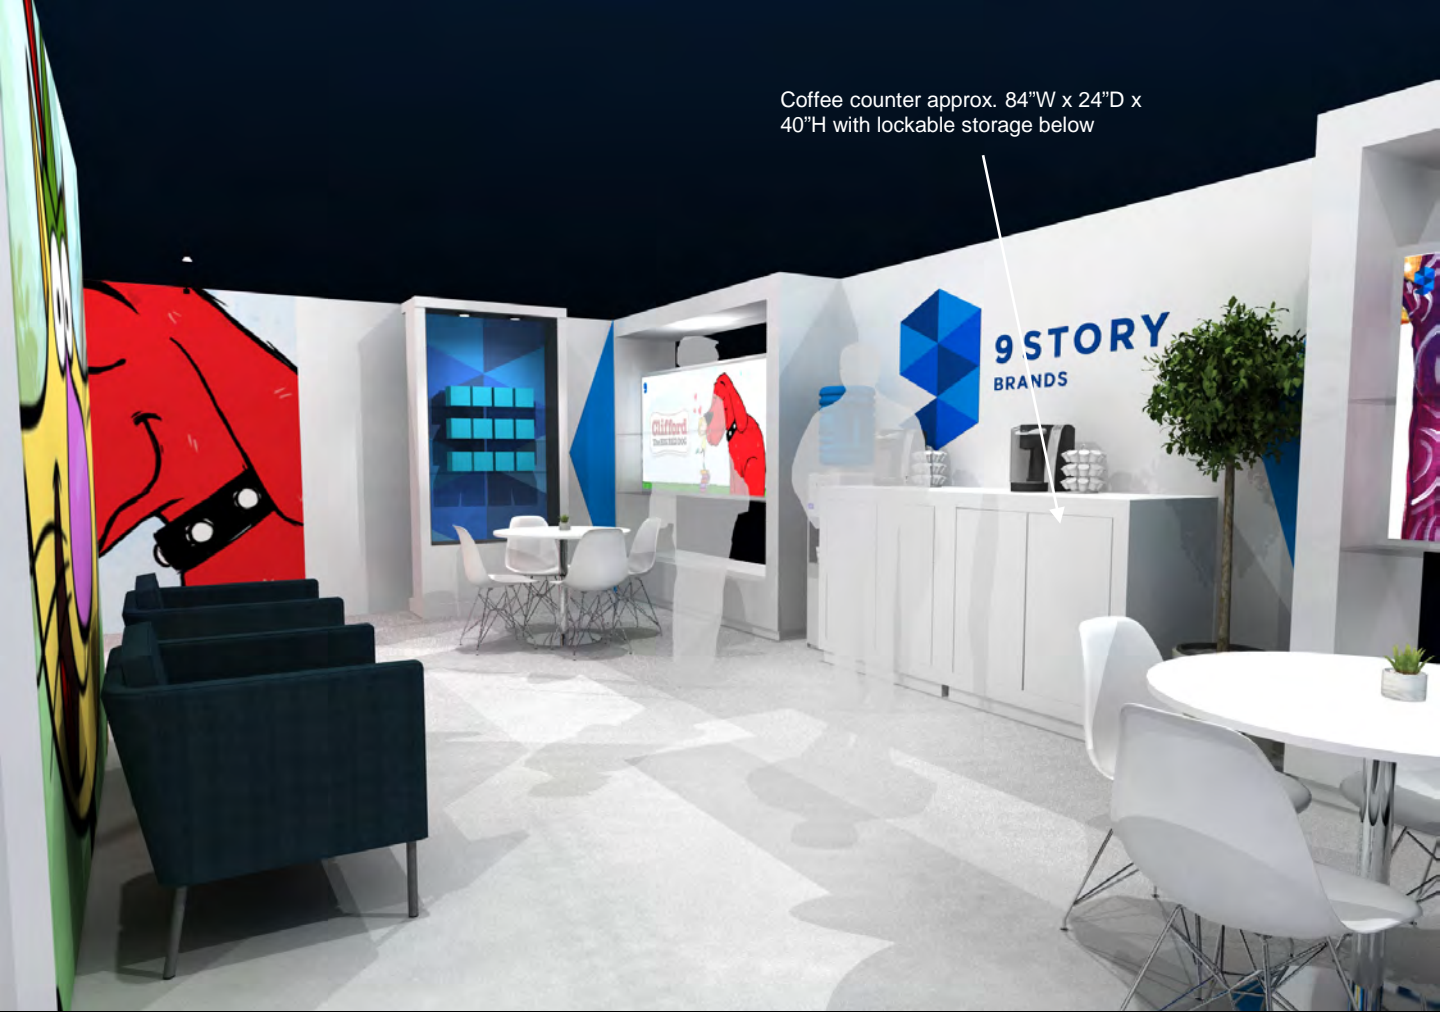

Coffee counter approx. 84"W x 24"D x 40"H with lockable storage below